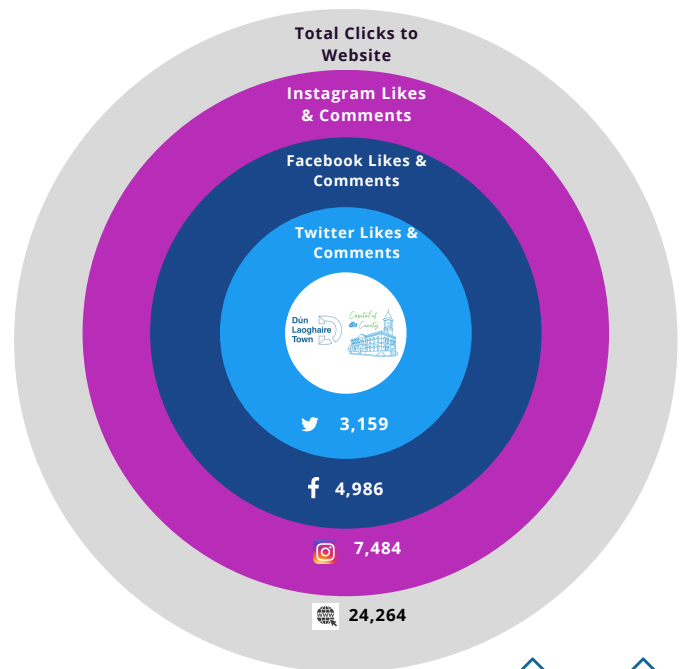

Engagement with dunlaoghairtown.ie content