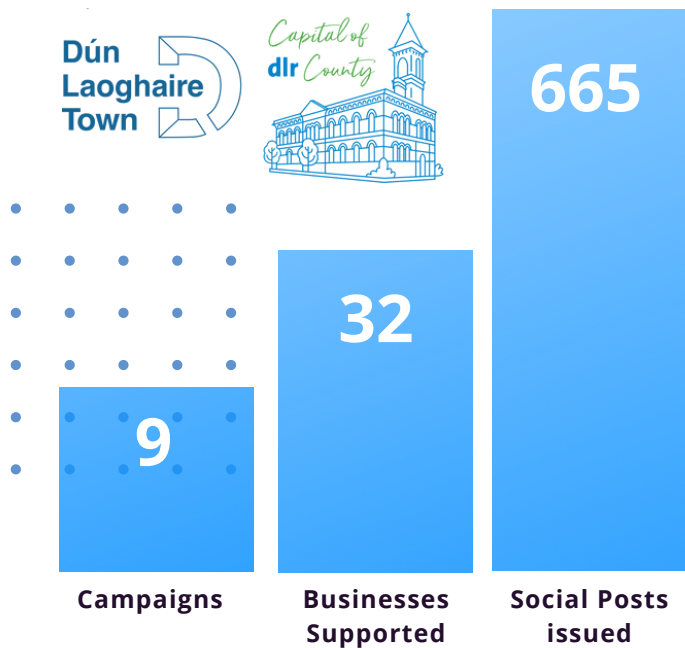

Engagement with dunlaoghairtown.ie content